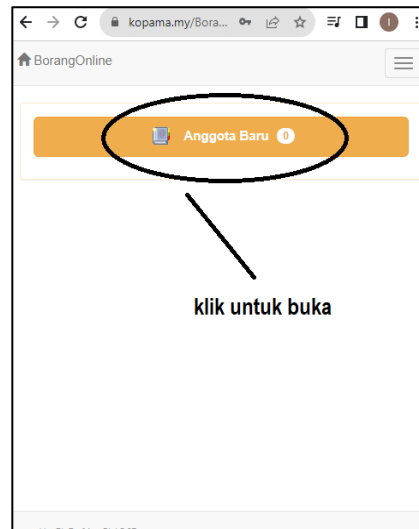

The background features a dark grey gradient. A large, flowing, blue abstract shape, resembling a ribbon or liquid, curves across the middle of the frame. In the bottom right corner, there is a bright yellow triangular shape pointing towards the center. The entire composition is enclosed within a thin white rectangular border.

Pendaftaran Online

Kopama – Daftar -Borang Online

- Dari web kopama – anggota ke MENU DAFTAR
- Klik Ikon Online Registration
- Anggota Baru **perlu Create Userid & Password**
- Klik **SIGN UP** dan taip userid dan password
- Submit
- Buka semula link --- Online Registration
- **dan SIGN IN** dengan Userid & password
- **Isikan maklumat anggota**
- SAVE