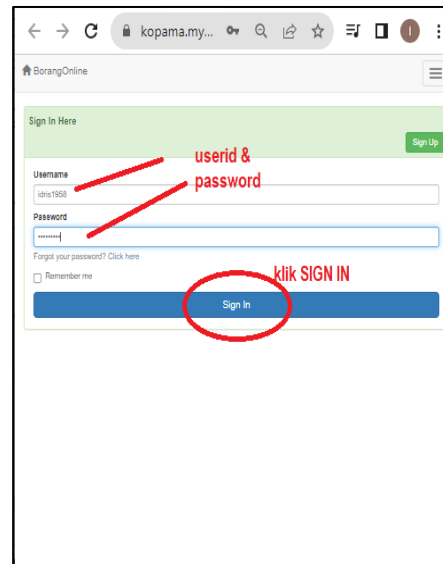

The background features a dark grey gradient. A large, flowing, blue abstract shape, resembling a ribbon or liquid, curves across the middle of the frame. In the bottom right corner, there is a bright yellow triangular shape pointing towards the center. The entire composition is enclosed within a thin white rectangular border.

Pendaftaran Online

Kopama – Daftar -Borang Online

- Dari web kopama – anggota ke MENU DAFTAR
- Klik Ikon Online Registration
- Anggota Baru **perlu Create Userid & Password**
- Klik **SIGN UP** dan taip userid dan password
- Submit
- Buka semula link --- Online Registration
- **dan SIGN IN** dengan Userid & password
- **Isikan maklumat anggota**
- SAVE