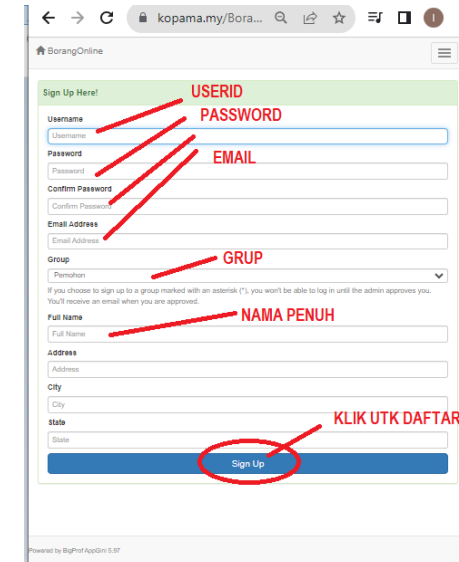

The background features a dark grey gradient. A large, flowing, blue abstract shape, resembling a ribbon or liquid, curves across the middle of the frame. In the bottom right corner, there is a bright yellow triangular shape pointing towards the center. The entire composition is enclosed within a thin white rectangular border.

Pendaftaran Online

Kopama – Daftar -Borang Online

- Dari web kopama – anggota ke MENU DAFTAR
- Klik Ikon Online Registration
- Anggota Baru **perlu Create Userid & Password**
- Klik **SIGN UP** dan taip userid dan password
- Submit
- Buka semula link --- Online Registration
- **dan SIGN IN** dengan Userid & password
- **Isikan maklumat anggota**
- SAVE