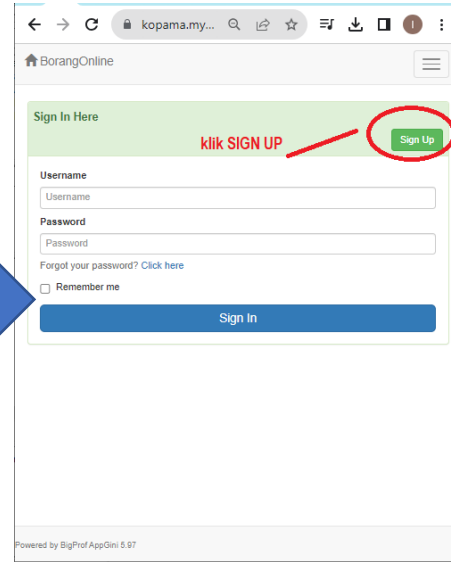

The background features a dark grey gradient. A large, flowing, blue abstract shape, resembling a ribbon or liquid, curves across the middle of the frame. In the bottom right corner, there is a bright yellow triangular shape pointing towards the center. The entire composition is enclosed within a thin white rectangular border.

Pendaftaran Online

Kopama – Daftar -Borang Online

- Dari web kopama – anggota ke MENU DAFTAR
- Klik Ikon Online Registration
- Anggota Baru **perlu Create Userid & Password**
- Klik **SIGN UP** dan taip userid dan password
- Submit
- Buka semula link --- Online Registration
- **dan SIGN IN** dengan Userid & password
- **Isikan maklumat anggota**
- SAVE