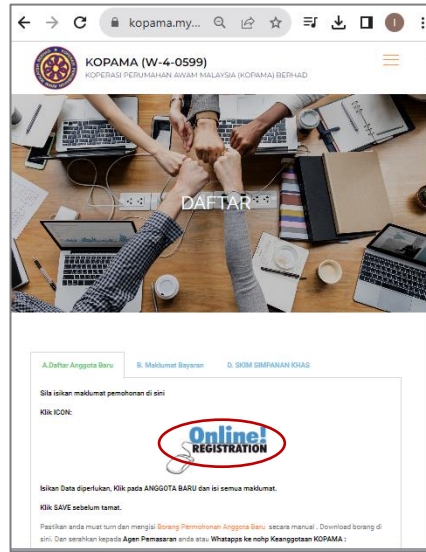

The background features a dark grey gradient. A large, flowing, blue abstract shape, resembling a ribbon or liquid, curves across the middle of the frame. In the bottom right corner, there is a bright yellow triangular shape pointing towards the center. The entire composition is enclosed within a thin white rectangular border.

Pendaftaran Online

Kopama – Daftar -Borang Online

- Dari web kopama – anggota ke MENU DAFTAR
- Klik Ikon Online Registration
- Anggota Baru **perlu Create Userid & Password**
- Klik **SIGN UP** dan taip userid dan password
- Submit
- Buka semula link --- Online Registration
- **dan SIGN IN** dengan Userid & password
- **Isikan maklumat anggota**
- SAVE